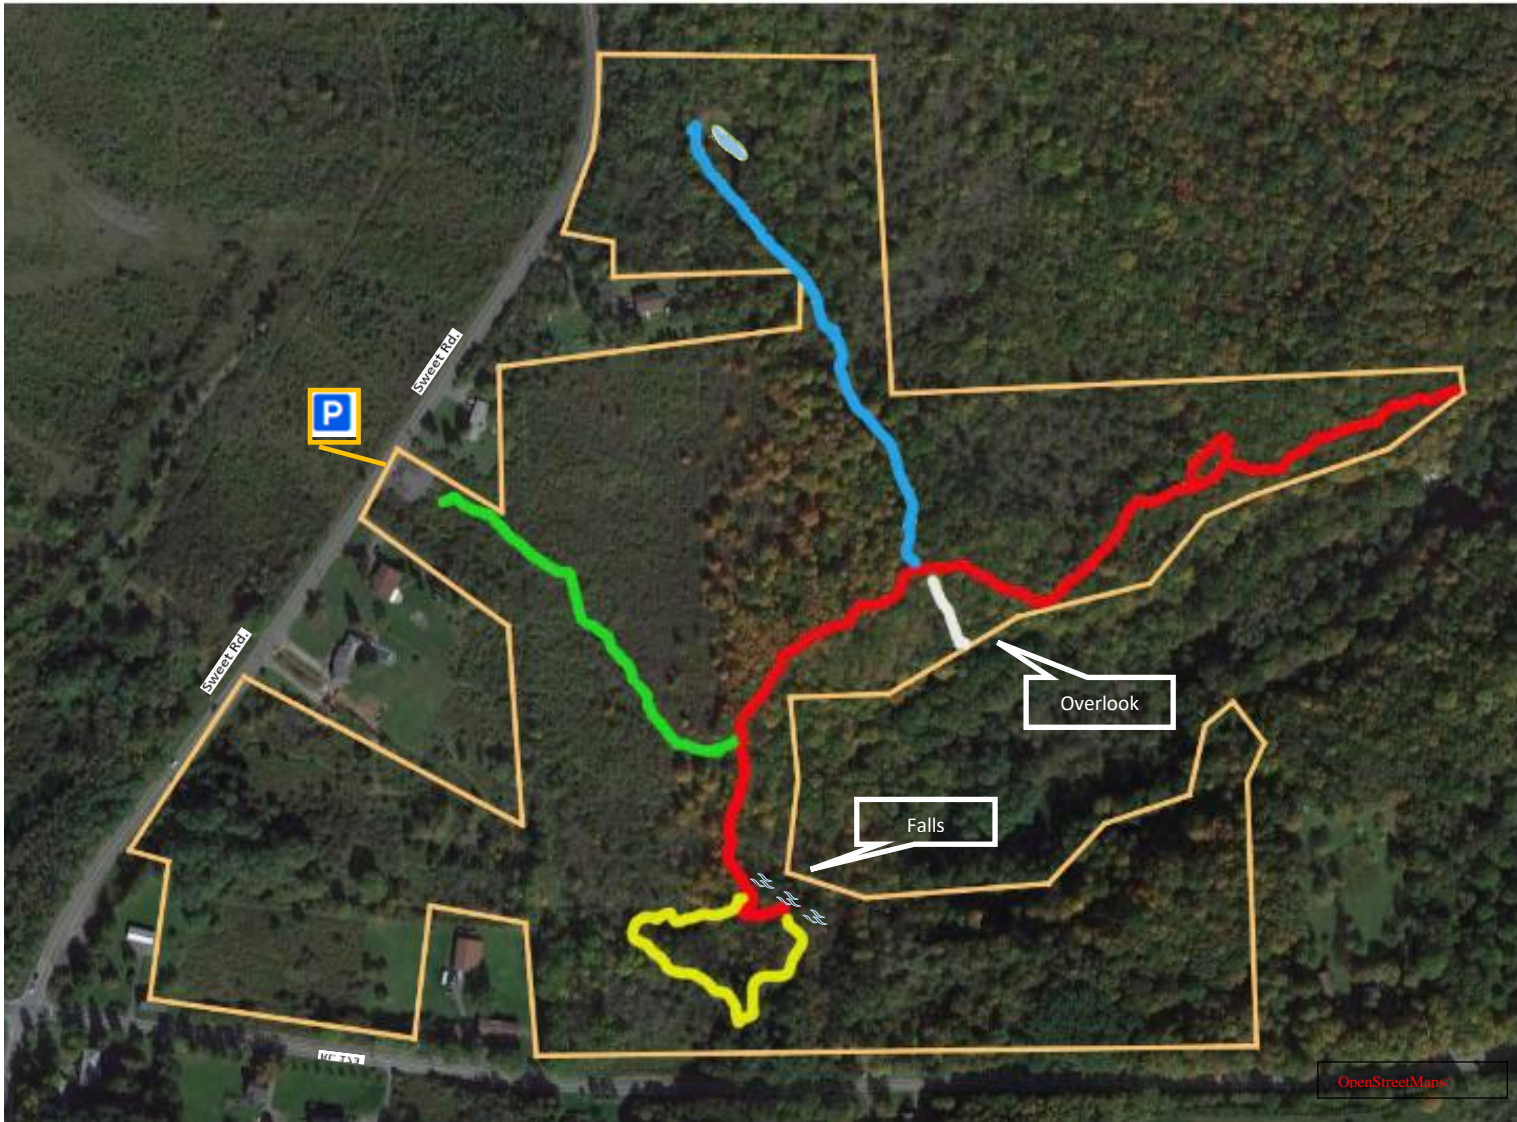

# Three Falls Woods Preserve

	Preserve Boundary
	Entry Trail
	Pond Trail
	Rim Trail
	Falls Ridge Trail
	Parking and trail head

Map data derived from non-survey tax parcel information. Maps are intended for general information purposes only and not to determine property boundaries. Data Sources: Syracuse-Onondaga County Planning Agency, 2012 NYS Digital Orthoimagery.