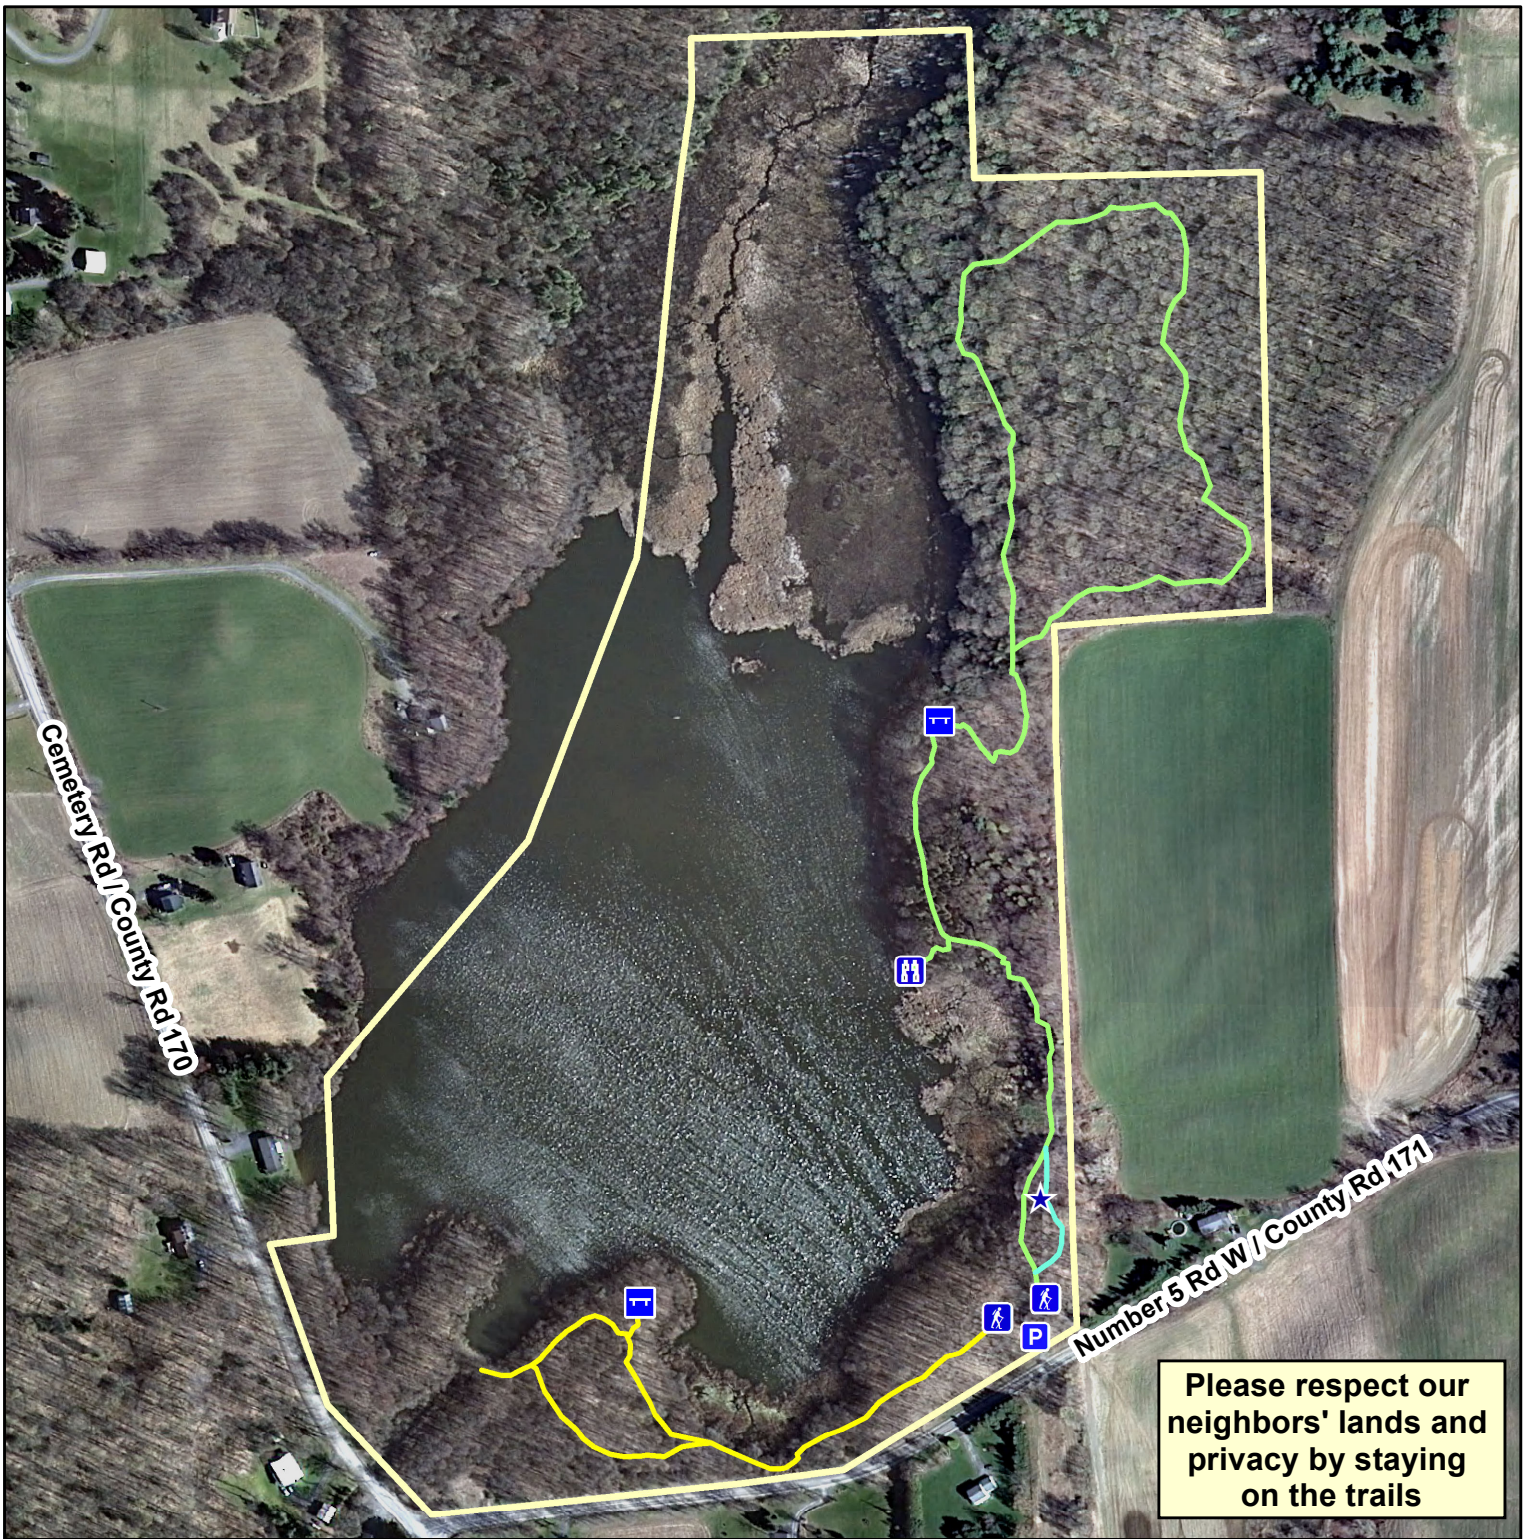

Old Fly Marsh Preserve Trail Map

Please respect our neighbors' lands and privacy by staying on the trails

Total Acres: 77

Last Updated: Spring 2016

-  Parking Lot
-  Trailhead
-  Amphitheater
-  Bench with Scenic View
-  Viewing Platform / Bird Blind
-  Amphitheater Trail
-  East Trail - 1 mi.
-  West Trail - 0.4 mi.
-  Old Fly Marsh Property Boundary